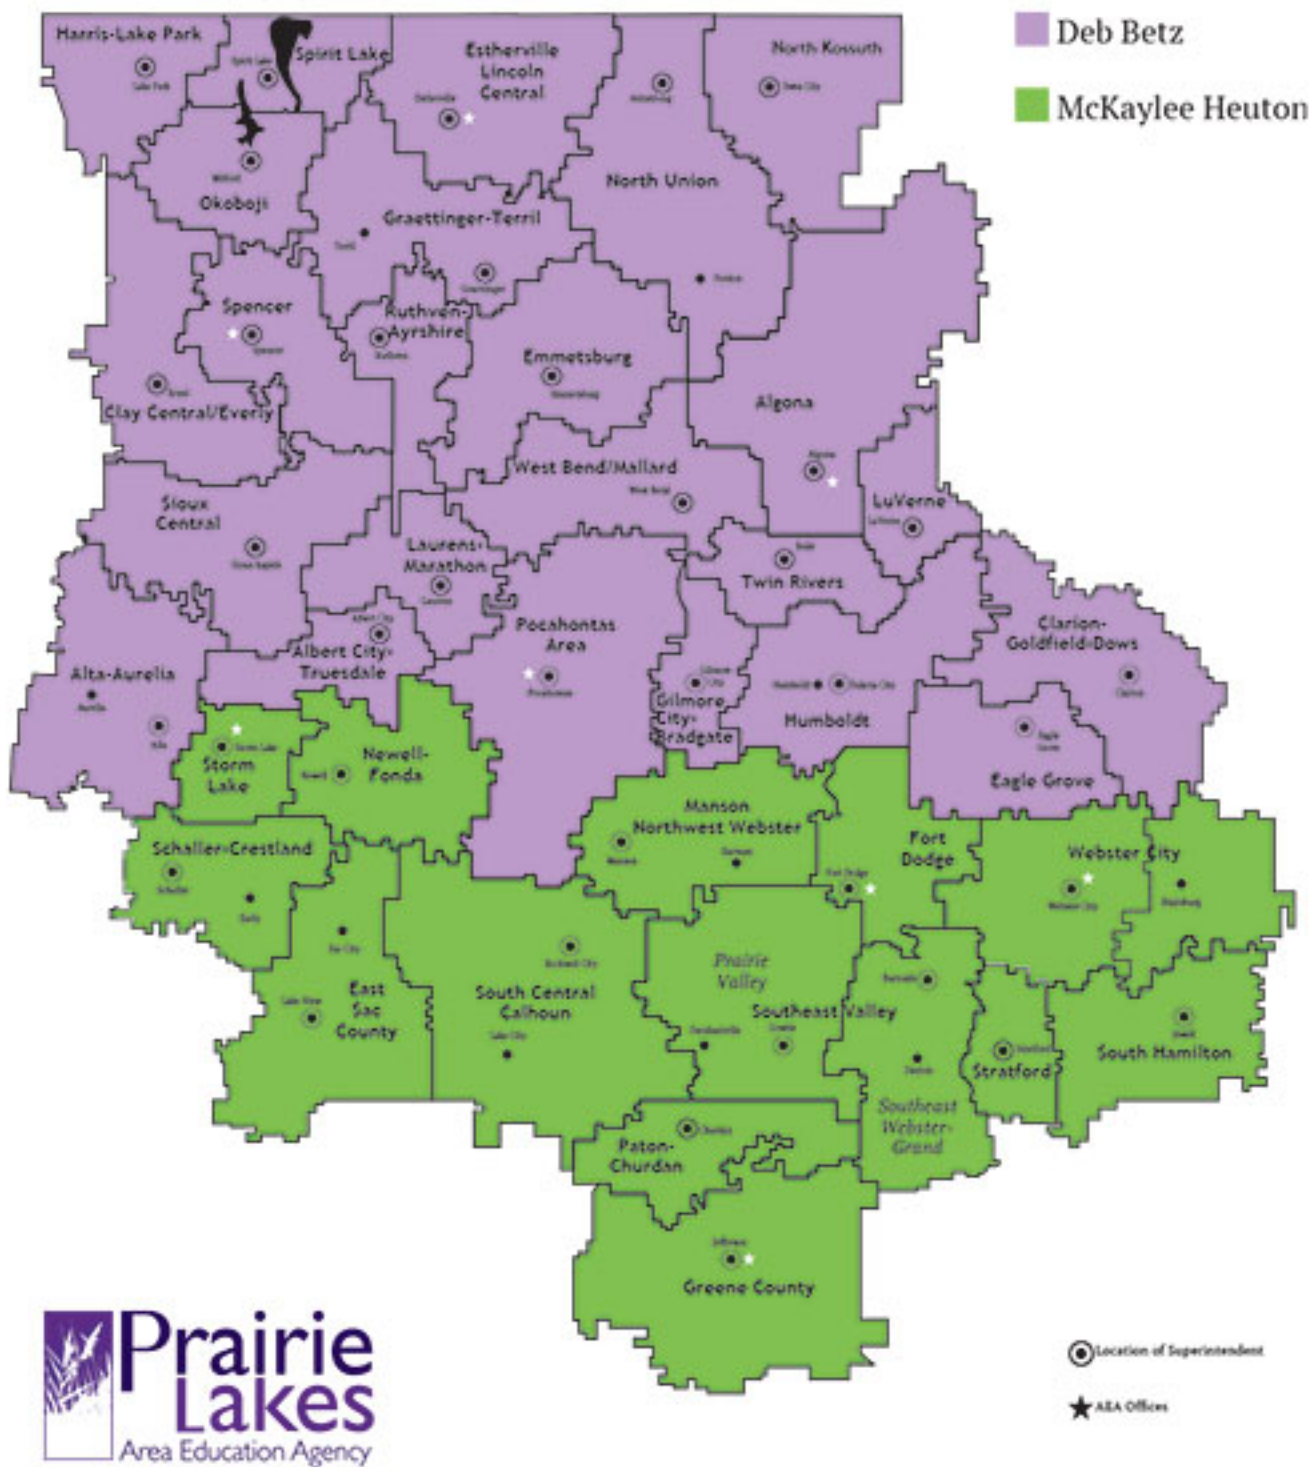

For more information contact us,

Phone: 866-540-3858

Email: <https://www.plaea.org/contact-us>