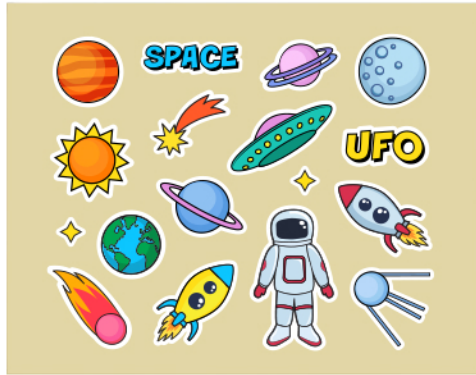

Education

School Designs

School Logo

Funny Food

Space

Sloth Around

School Tools G1

School Tools G2

Award Stickers

Color Options

Options for decals Pairs of Feet, Pairs of Hands, Arrows, Circles, Squares, Triangles, Lines & Arrows in Box.

Dark Blue

Light Blue

Dark Green

Light Green

Purple