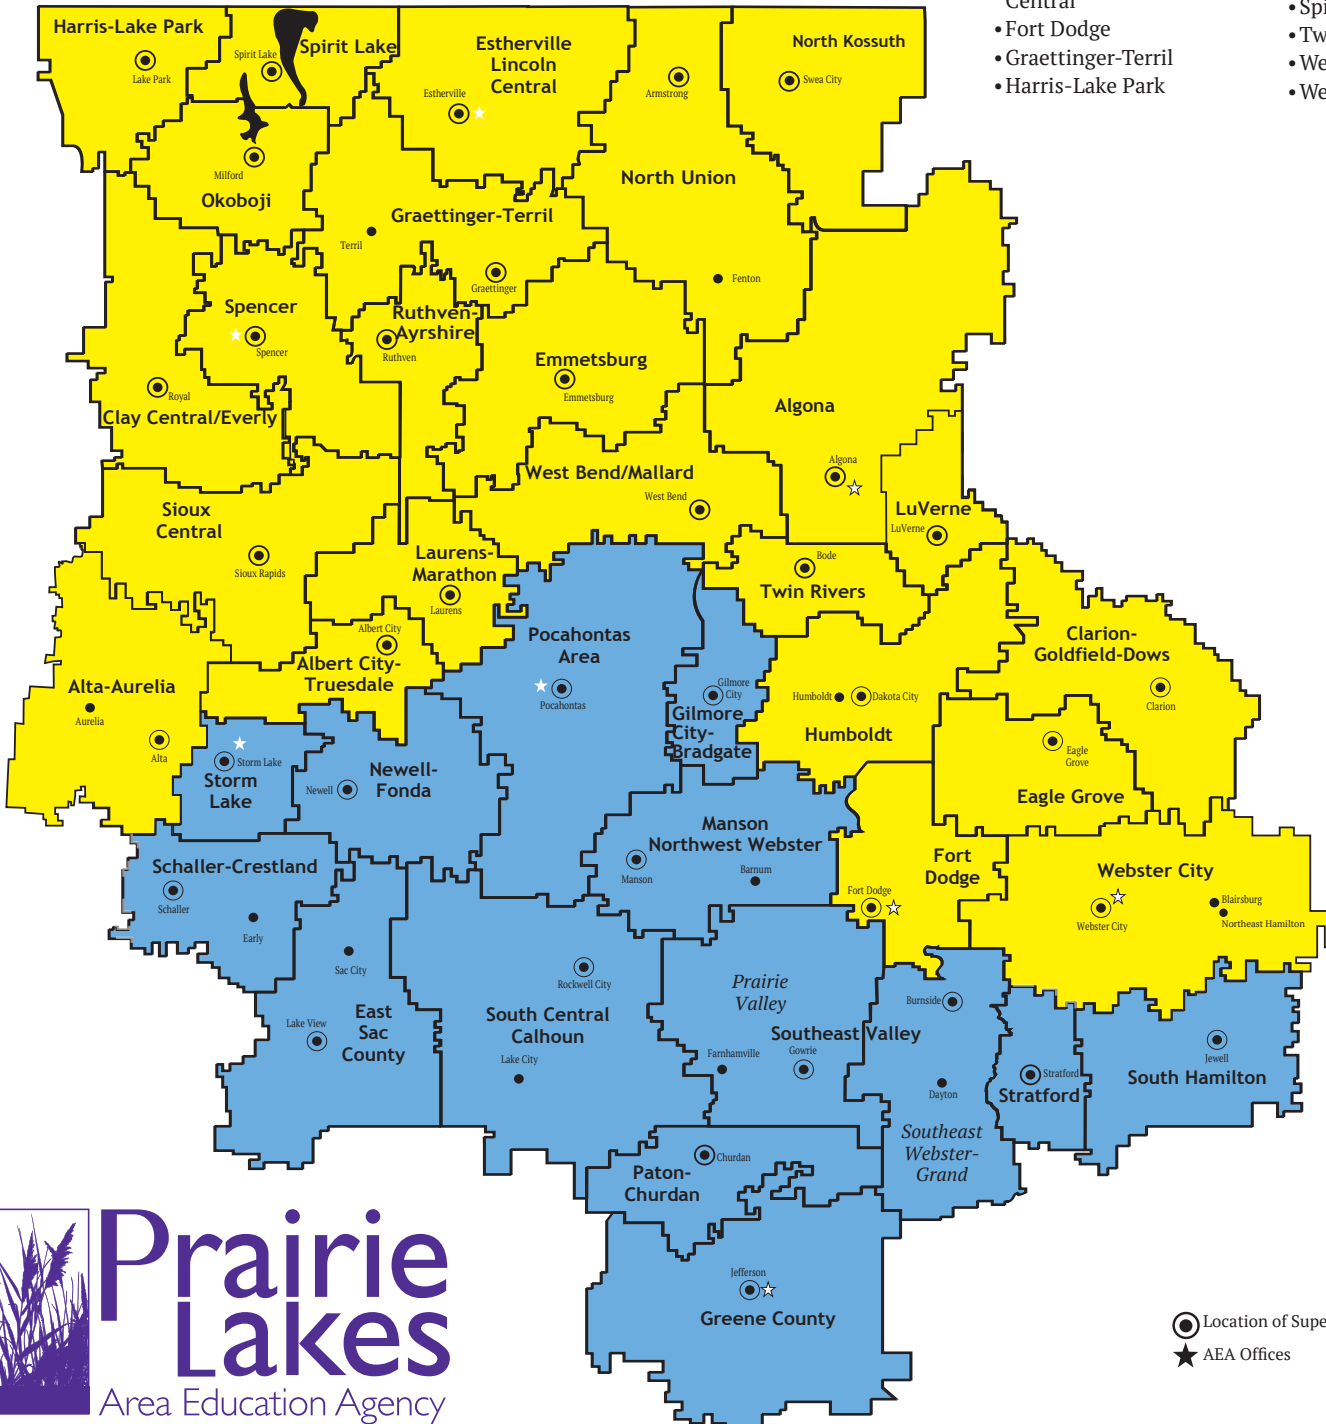

Early Childhood Consultants

Katie Kauffman

- East Sac County
- Gilmore City-Bradgate
- Greene County
- Manson Northwest Webster
- Newell-Fonda
- Paton-Churdan
- Pocahontas Area
- Schaller-Crestland
- South Central Calhoun
- South Hamilton
- Southeast Valley (EC & ECSE)
- Stratford (EC & ECSE)
- Storm Lake

Marcie Lentsch

- Albert City-Truesdale
- Algona
- Alta-Aurelia
- Clarion-Goldfield-Dows
- Clay Central/Everly
- Eagle Grove
- Emmetsburg
- Estherville Lincoln Central
- Fort Dodge
- Graettinger-Terril
- Harris-Lake Park
- Humboldt
- Laurens-Marathon
- North Kossuth
- North Union
- Okoboji
- Ruthven-Ayrshire
- Sioux Central
- Spencer
- Spirit Lake
- Twin Rivers
- Webster City
- West Bend/Mallard

● Location of Superintendent
★ AEA Offices